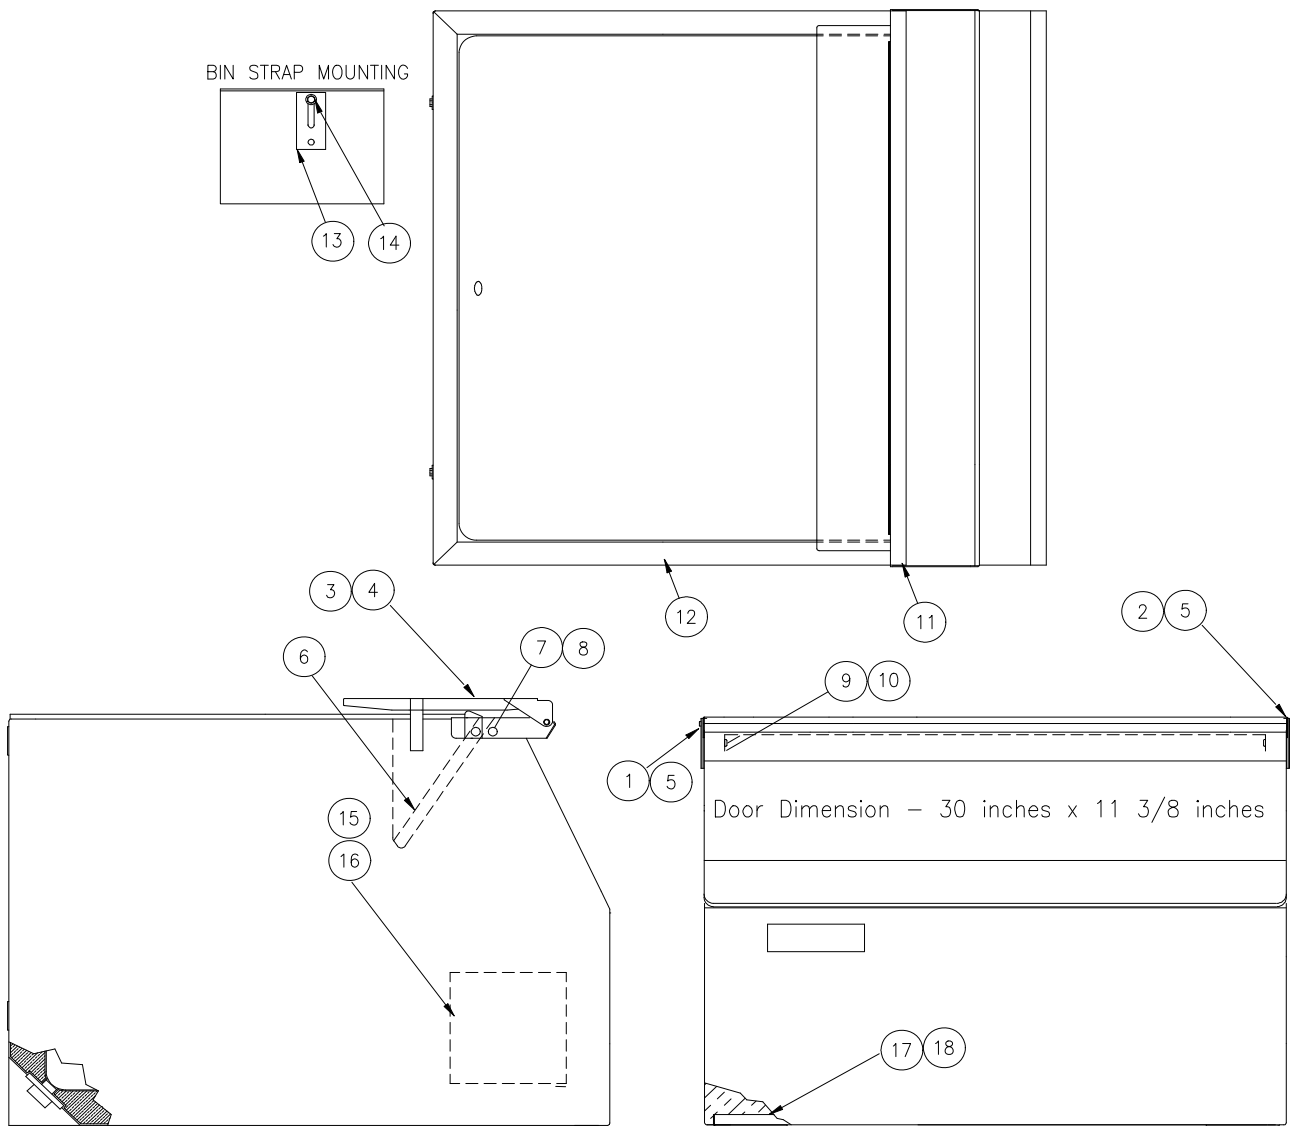

SERVICE PARTS MANUAL

Storage Bins Manufactured Prior to July 2008

B25PP (NLA)

Date 4/6/26

This parts list contains the service parts available for the Ice-O-Matic storage bins listed below.

B25PP

Check the model number on the data plate and refer to the correct listing for the specific component.

Check carefully that the correct part is identified and ordered.

Table of Contents	Page 1
B25PP	Page 2

Ice-O-Matic
11100 East 45th Ave.
Denver Co. 80239

NLA-NR=No Longer Available-No Replacement Parts Available

Item	B25PP Bin	Description
1	2031302-01	Hinge-Left Hand NLA
2	2031302-02	Hinge-Right Hand NLA
3	2031303-97	Door, 30 x 11.375 Black Only (Includes Gasket)
4	6081036-01	Door Gasket 3.87 Ft. Required NLA
5	9031008-15P	Screw-Hinge to Door 10PK
6	2101252-01S	Drip Shield/Ice Deflector
7	9031098-05P	Drip Shield Screw 10PK
8	9031141-01P	Plastic Nut 25PK
9	3012646-03	Drip Shield Stainless Steel Stiffener NLA
10	9031113-04P	Drip Shield Stainless Steel Stiffener Screws 10PK
11	6081004-07	Drip Shield Gasket 2.50 Ft Required
12	6081004-06	Bin Perimeter Gasket 6.42 Ft. Required
13	3012608-01	Connecting Strap
14	9031113-03P	Connecting Strap Screw 10PK
	9031003-10P	Flat Washer for Bin Strap 10PK
15	9021001-04	Legs (Set of 4)
16	9051127-01	Ice Scoop
17	2031453-01S	Leg Support (Includes Nut Retainers)
18	9031012-02P	Leg Nut Retainer 10PK